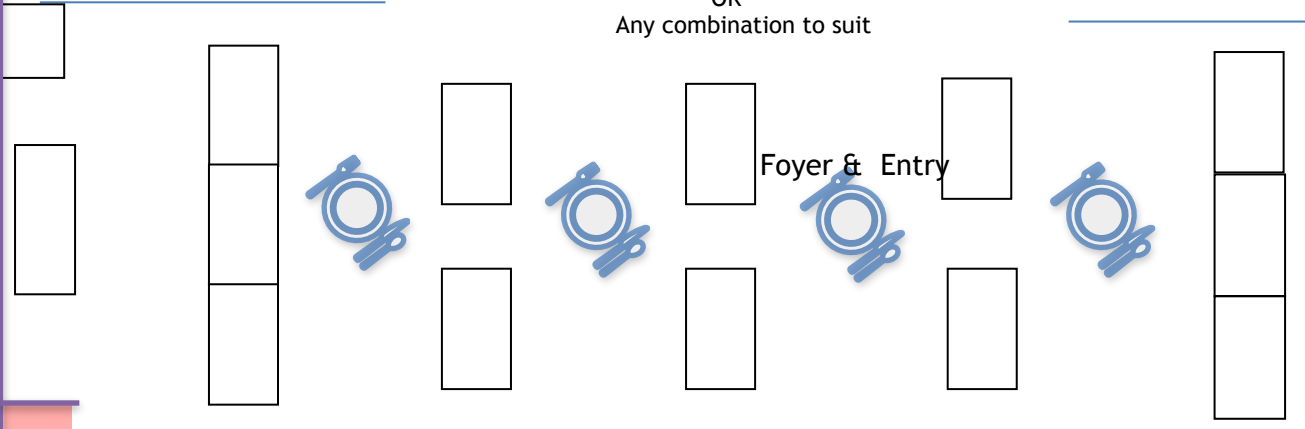

Foyer & Entry