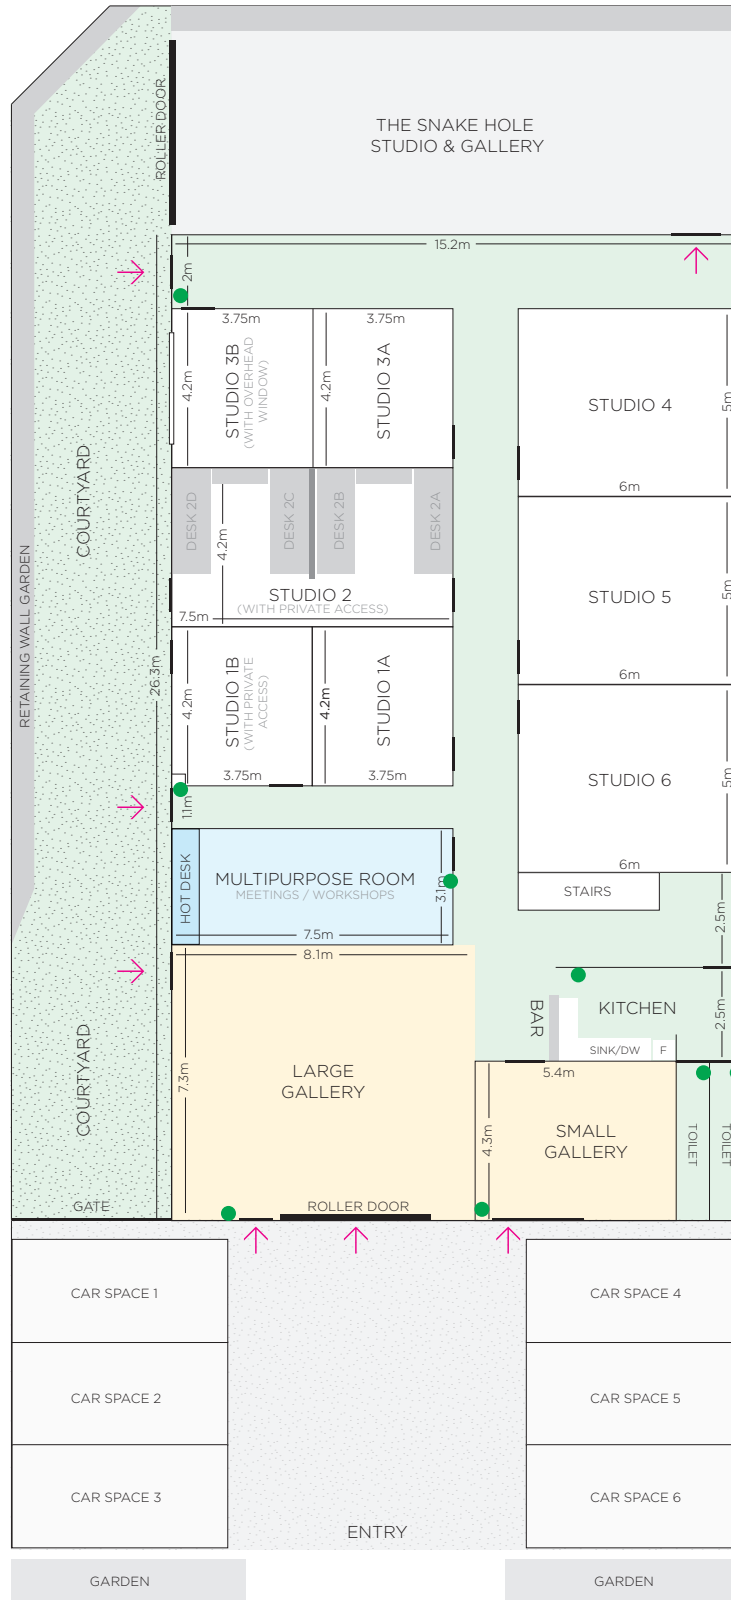

THE NOOK FLOORPLAN

Location: 18 Progress Street, Mornington, Vic 3931 (Mornington Industrial Estate)

COMMONFOLK COFFEE CAFE - NEXT DOOR