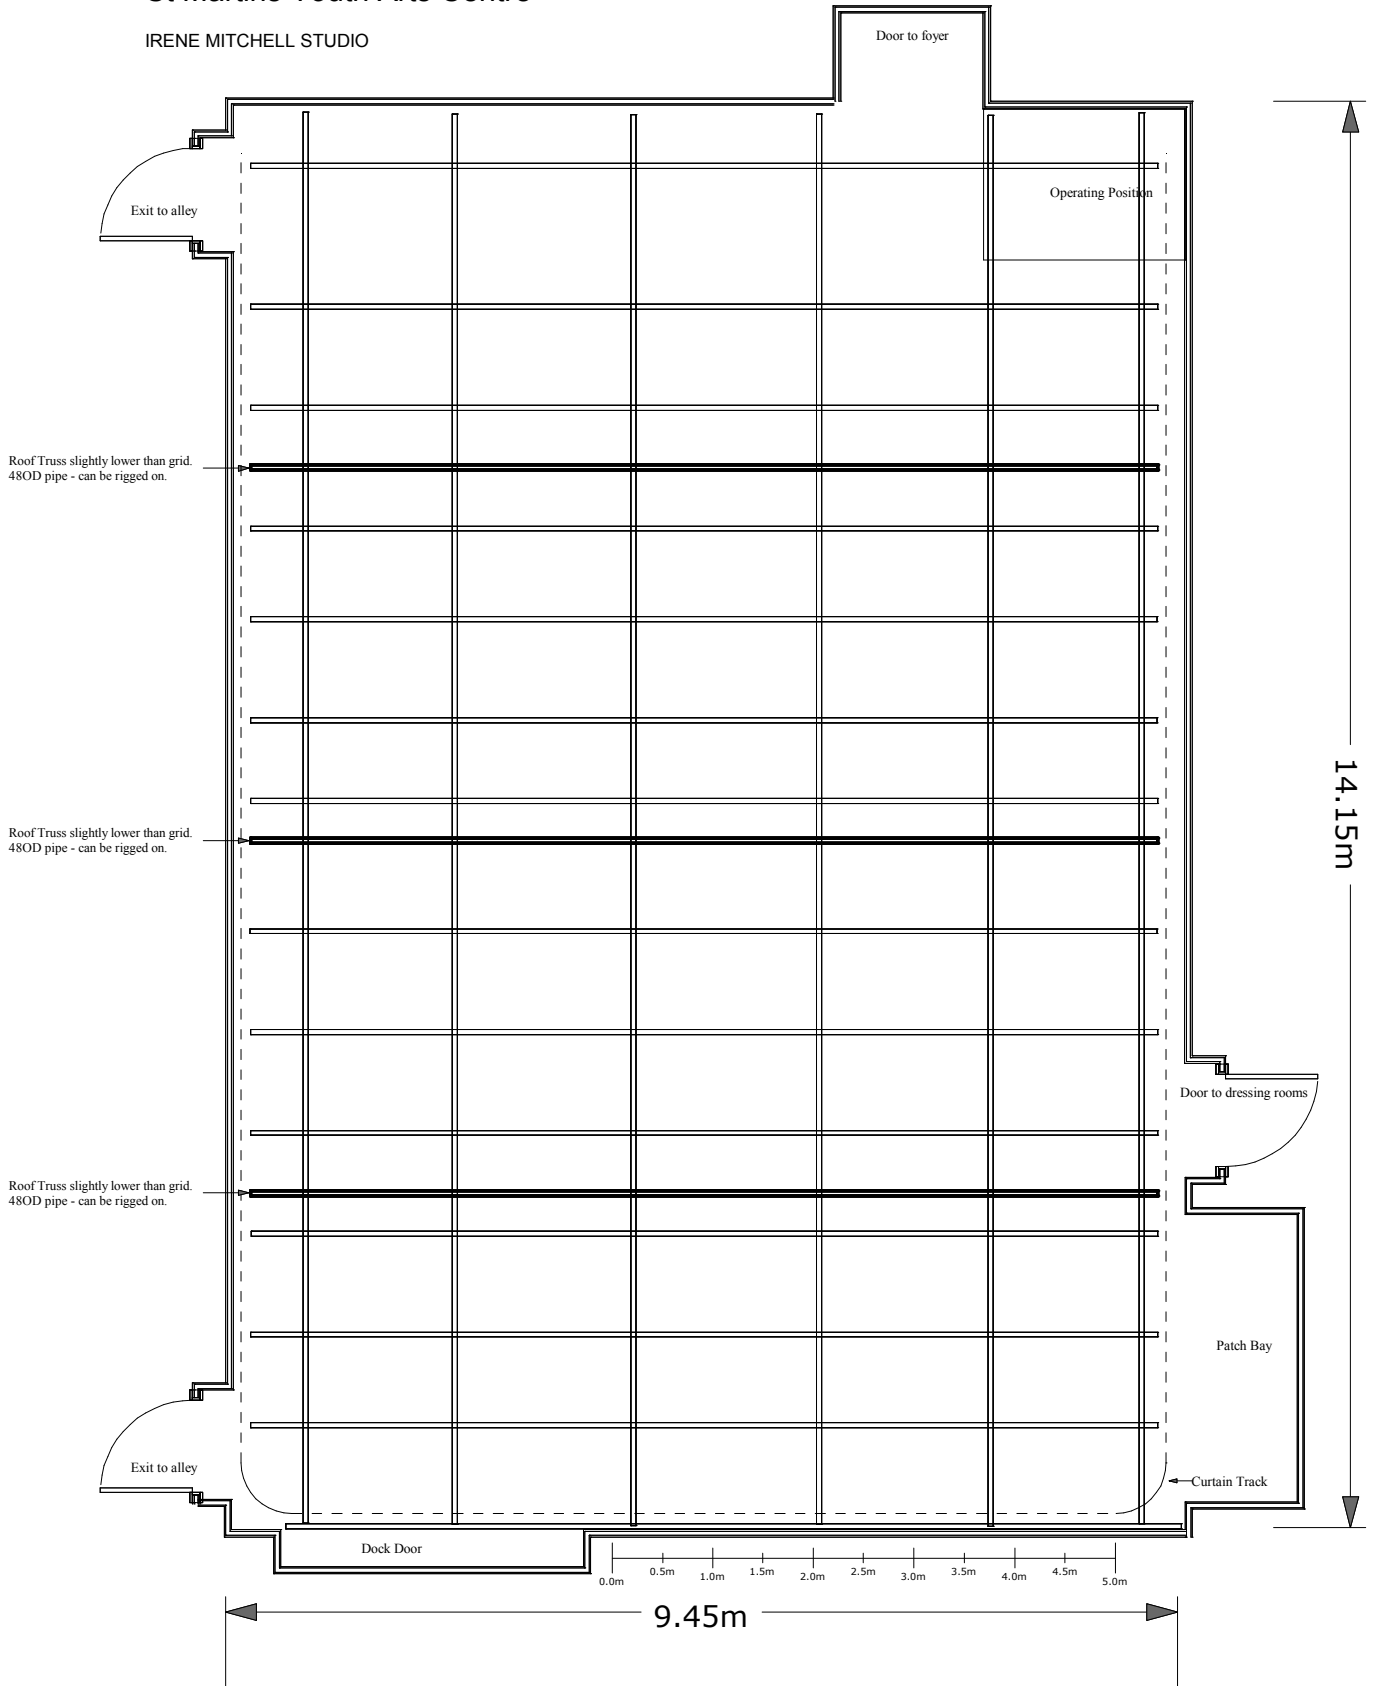

St Martins Youth Arts Centre

IRENE MITCHELL STUDIO

Irene Mitchell Studio

Lighting and Staging Bars

Scale 1:75 @ A4

Print Time

02/25/16

File