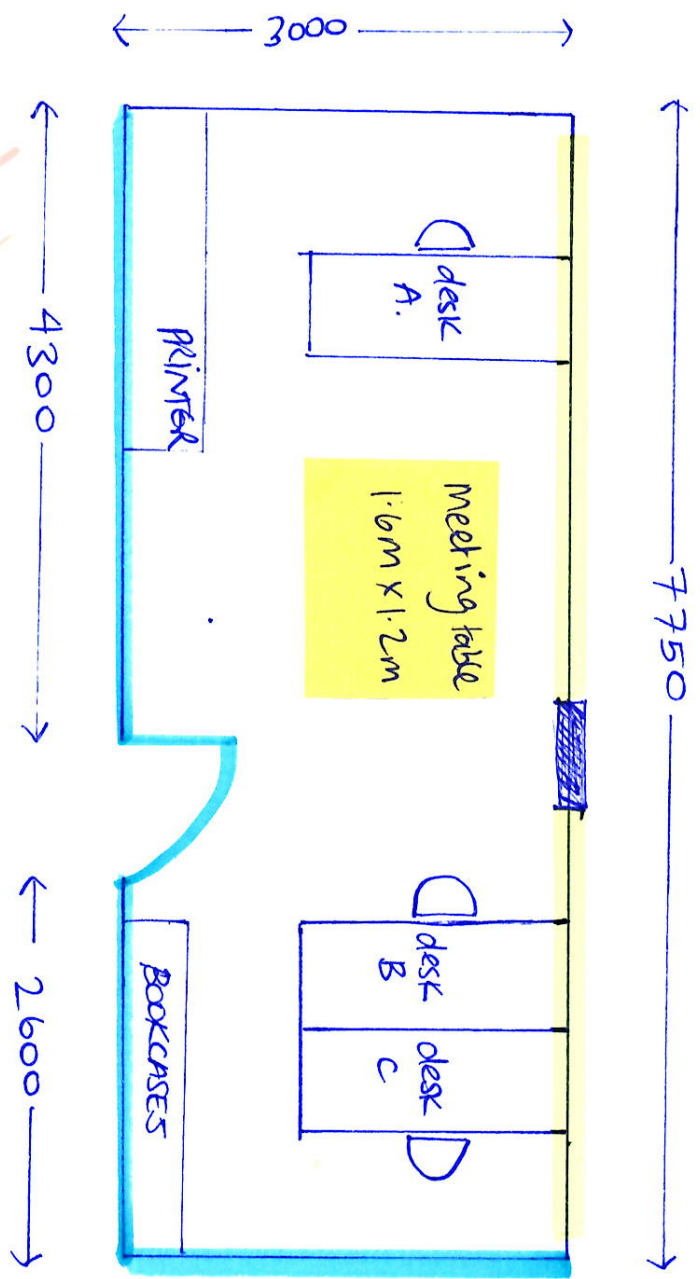

SCALE 1:5 @ A4.

— Glass walls.
— Windows

Large open plan area.

Island bench approx 2.5mL

Kitchen approx 5mL. ☺

Office ad.